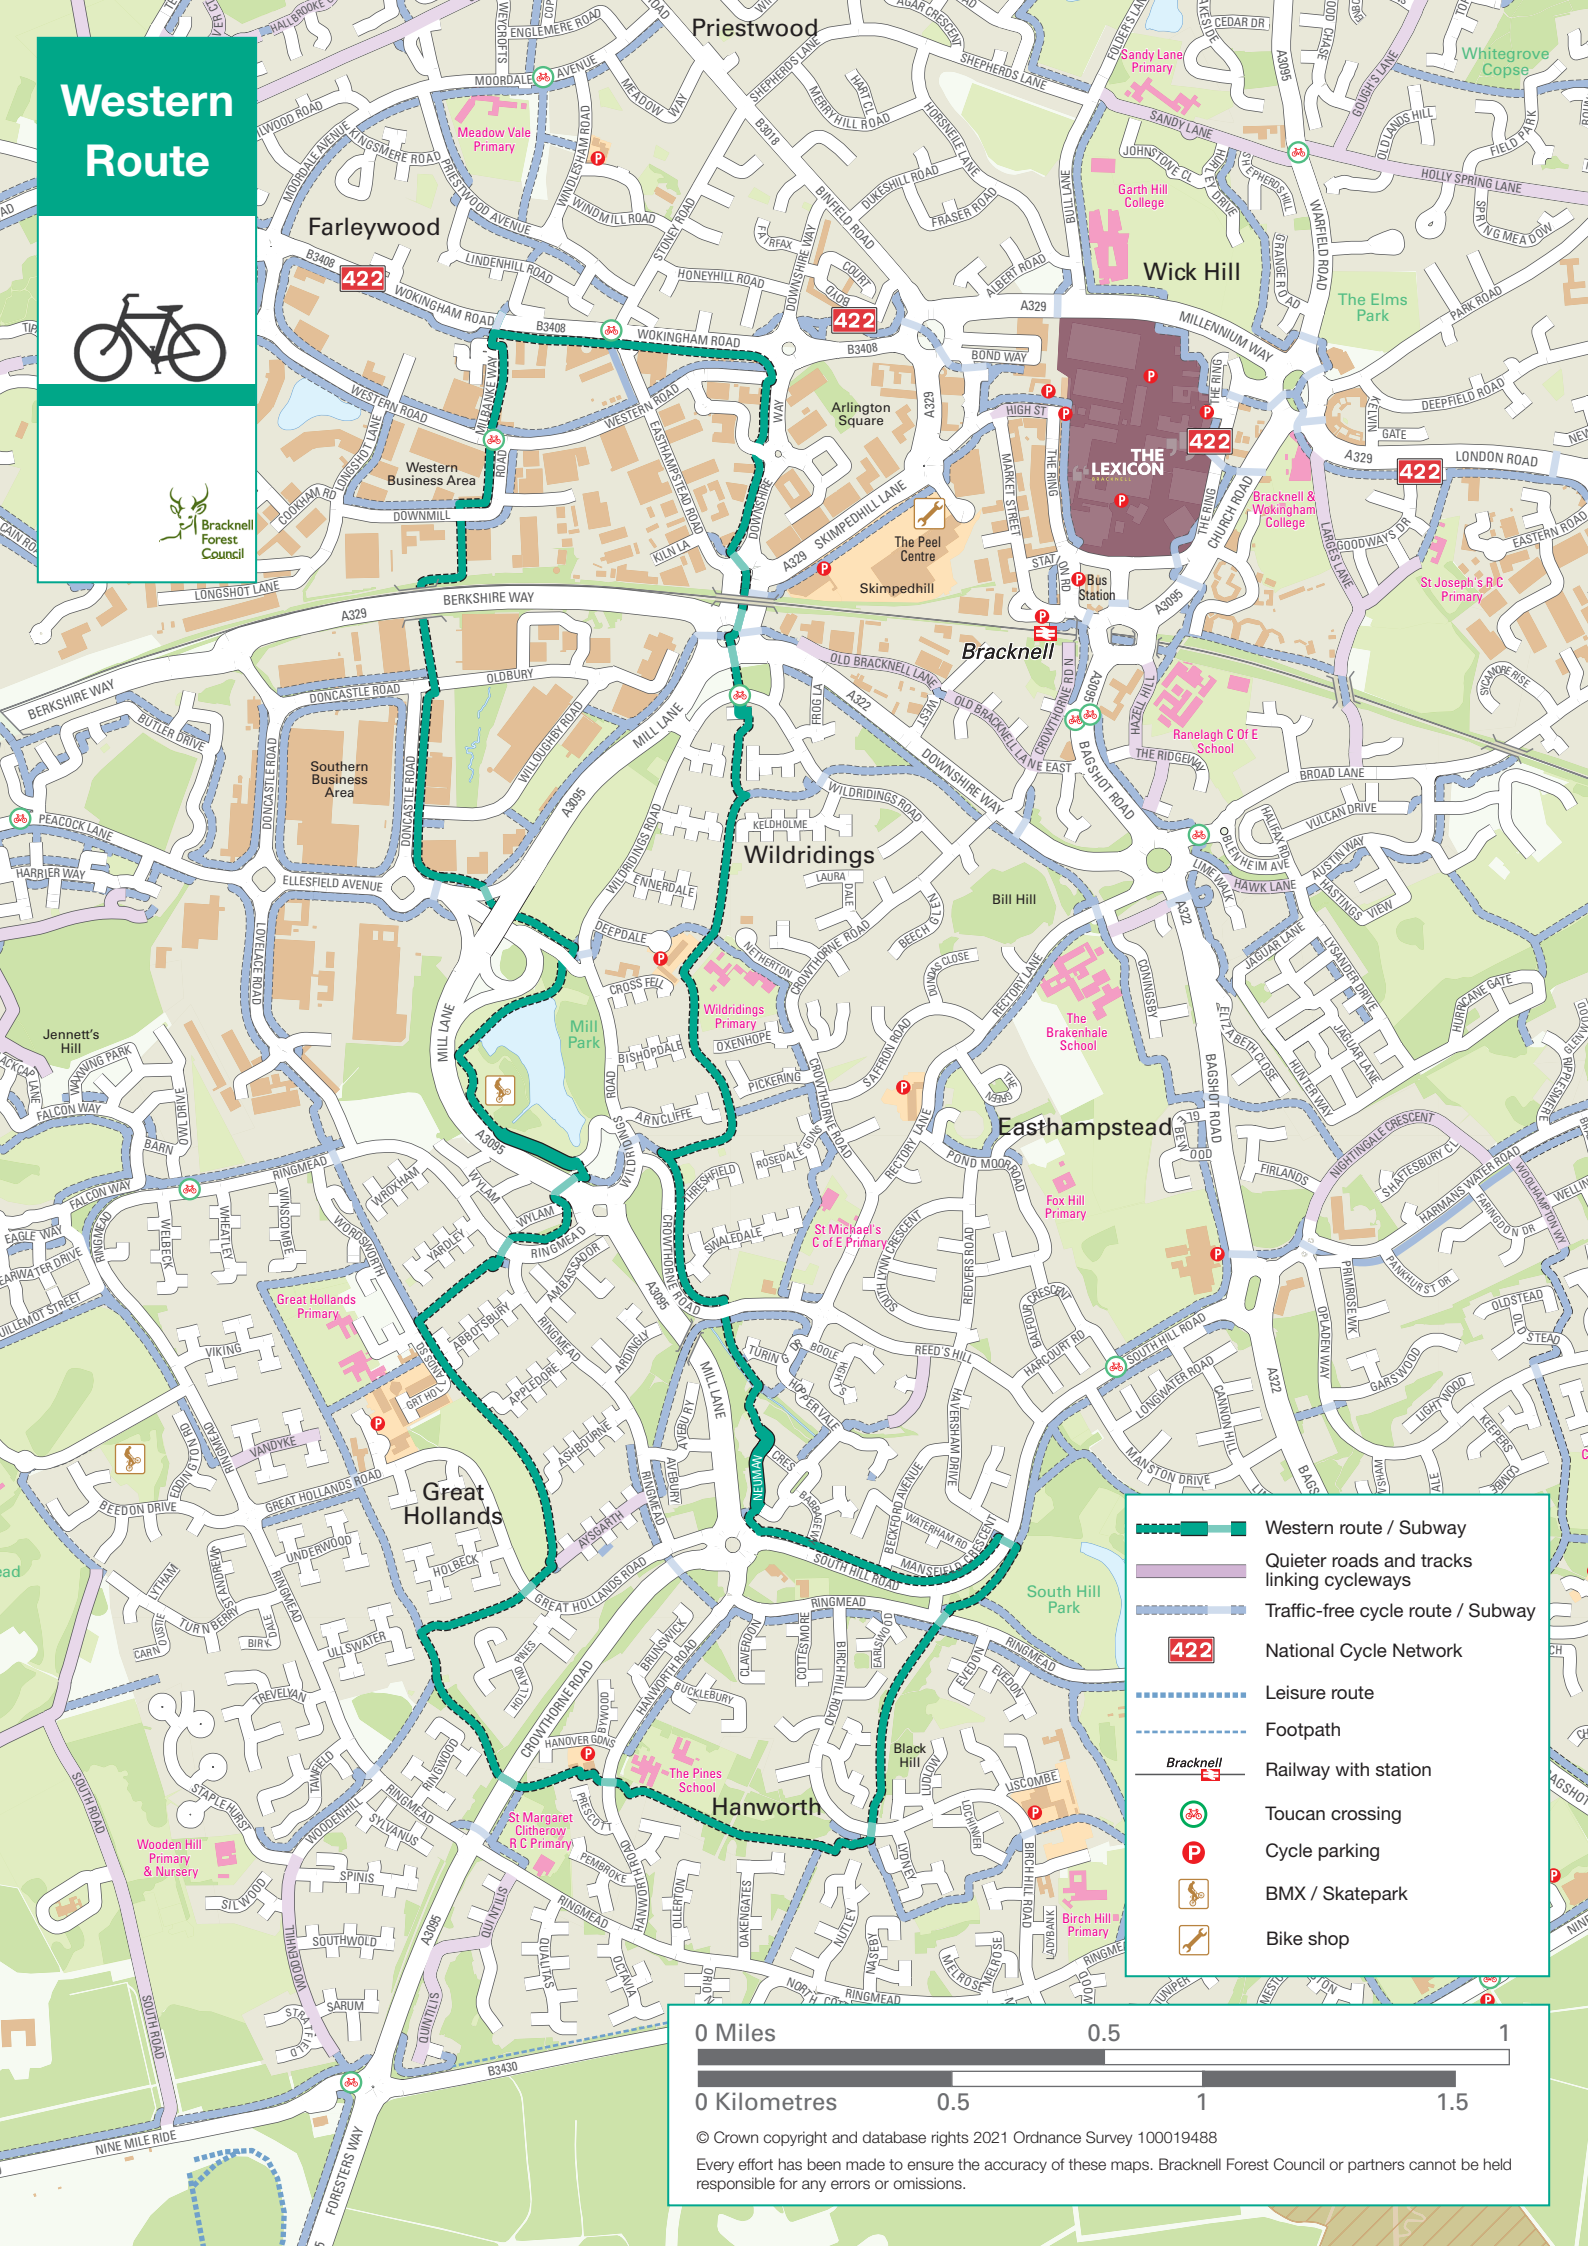

Western Route

- Western route / Subway
- Quieter roads and tracks linking cycleways
- Traffic-free cycle route / Subway
- National Cycle Network
- Leisure route
- Footpath
- Railway with station
- Toucan crossing
- Cycle parking
- BMX / Skatepark
- Bike shop

© Crown copyright and database rights 2021 Ordnance Survey 100019488
 Every effort has been made to ensure the accuracy of these maps. Bracknell Forest Council or partners cannot be held responsible for any errors or omissions.