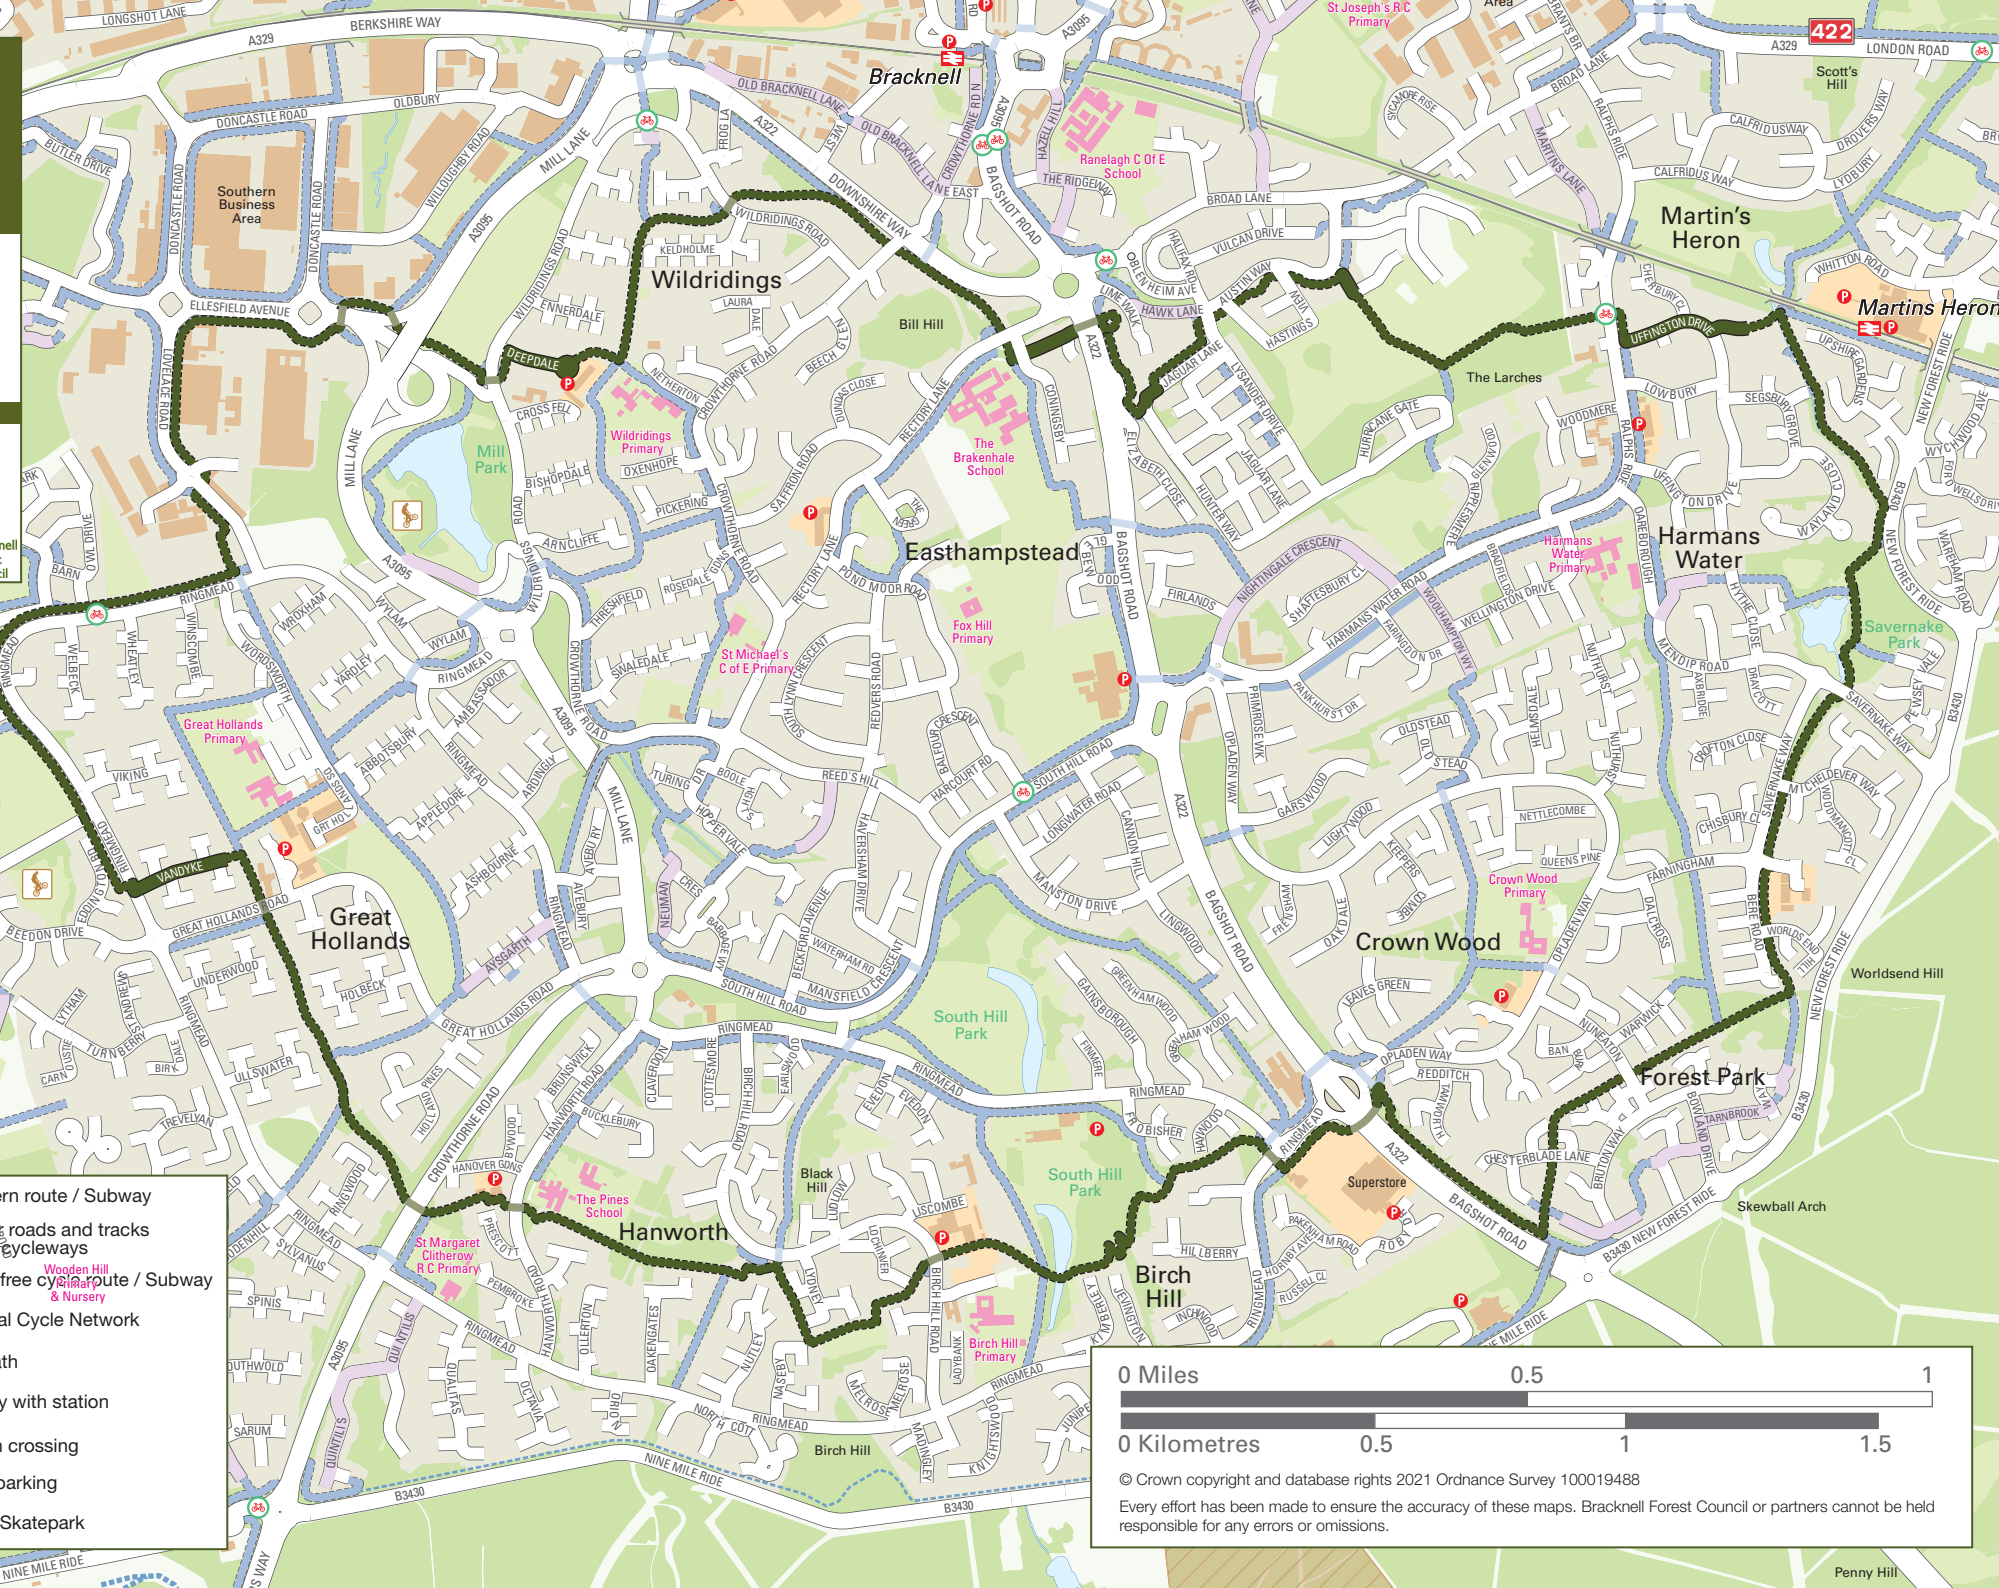

Southern Route

-  Southern route / Subway
-  Quieter roads and tracks linking cycleways
-  Traffic-free cycle route / Subway
-  National Cycle Network
-  Footpath
-  Railway with station
-  Toucan crossing
-  Cycle parking
-  BMX / Skatepark

© Crown copyright and database rights 2021 Ordnance Survey 100019488
 Every effort has been made to ensure the accuracy of these maps. Bracknell Forest Council or partners cannot be held responsible for any errors or omissions.