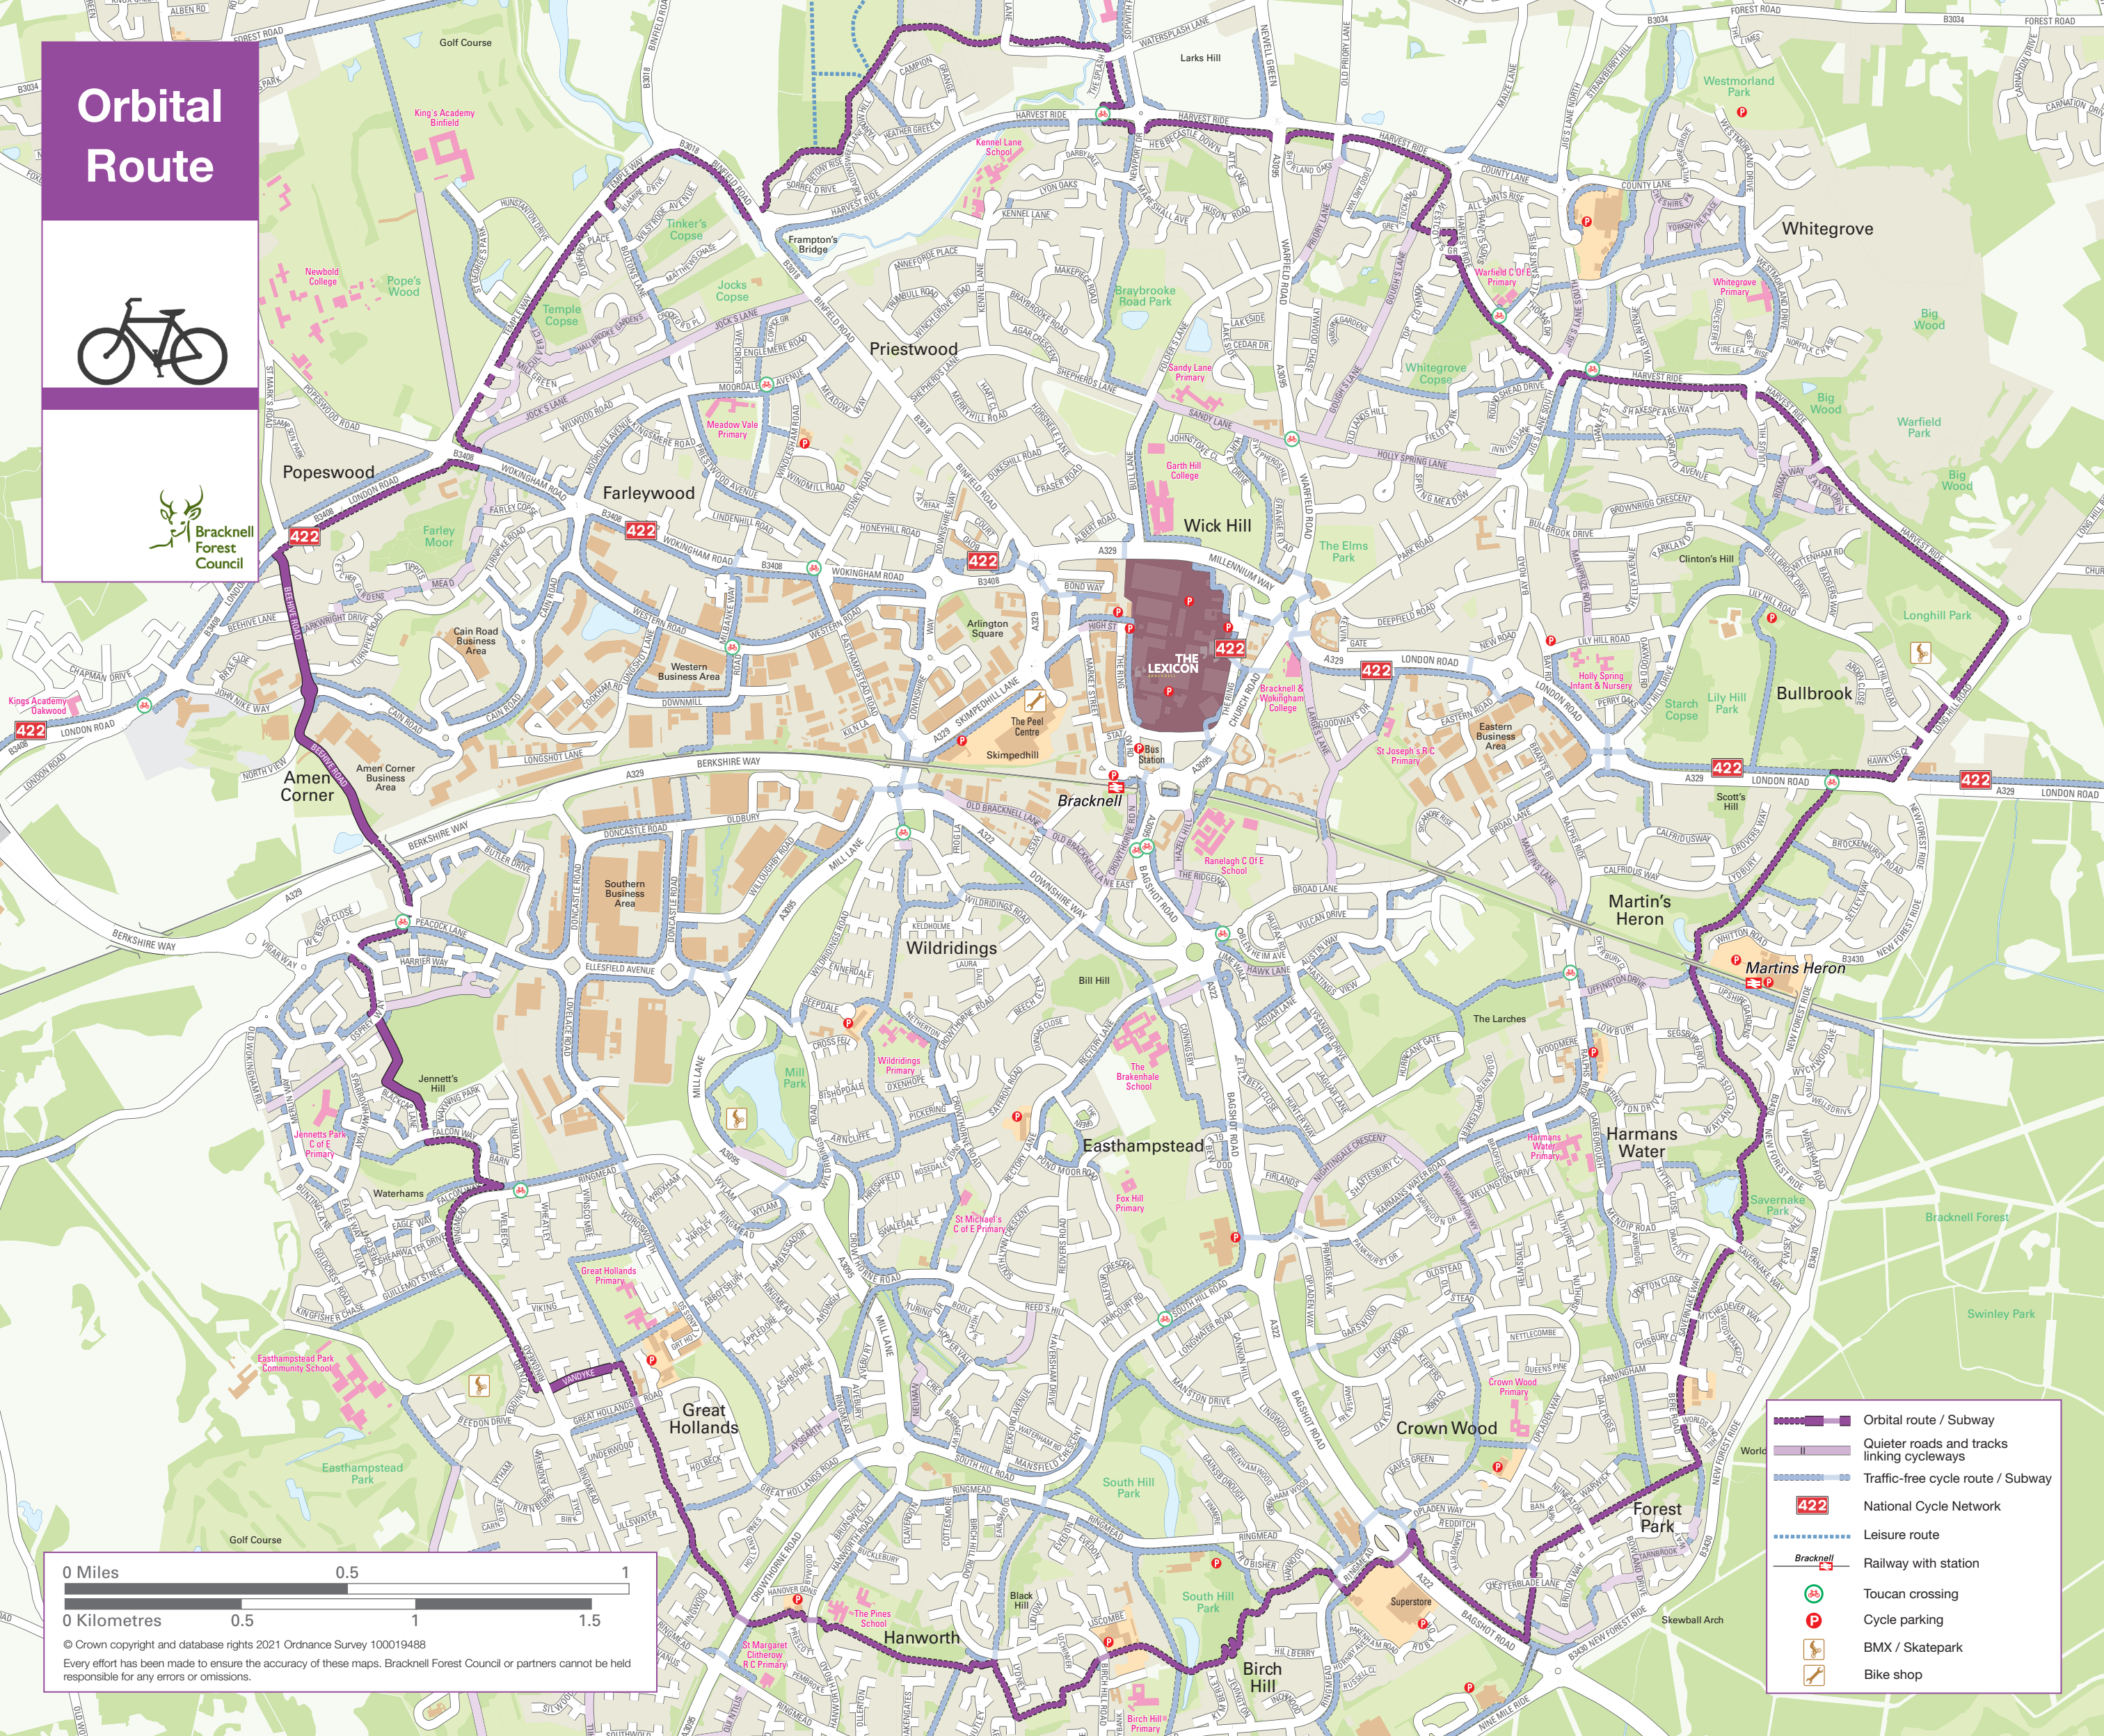

# Orbital Route

© Crown copyright and database rights 2021 Ordnance Survey 100019488  
Every effort has been made to ensure the accuracy of these maps. Bracknell Forest Council or partners cannot be held responsible for any errors or omissions.

- Orbital route / Subway
- Quieter roads and tracks linking cycleways
- Traffic-free cycle route / Subway
- National Cycle Network
- Leisure route
- Railway with station
- Toucan crossing
- Cycle parking
- BMX / Skatepark
- Bike shop